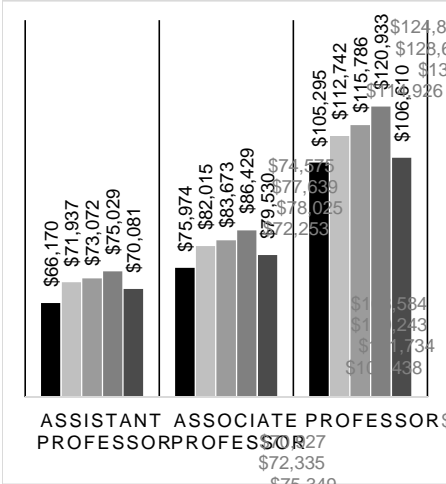

Salary Data for Wichita State University Faculty

By Faculty Rank

By College

By Gender

By Ethnicity

Gender % from Median of CUPA Comparison Groups- Salary Data for Wichita State University Faculty

By College