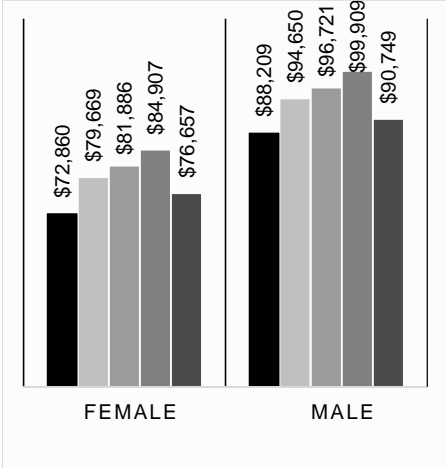

Salary Data for Wichita State University Faculty

By Faculty Rank

By College

By Gender

By Ethnicity

Gender % from Median of CUPA Comparison Groups- Salary Data for Wichita State University Faculty

By College