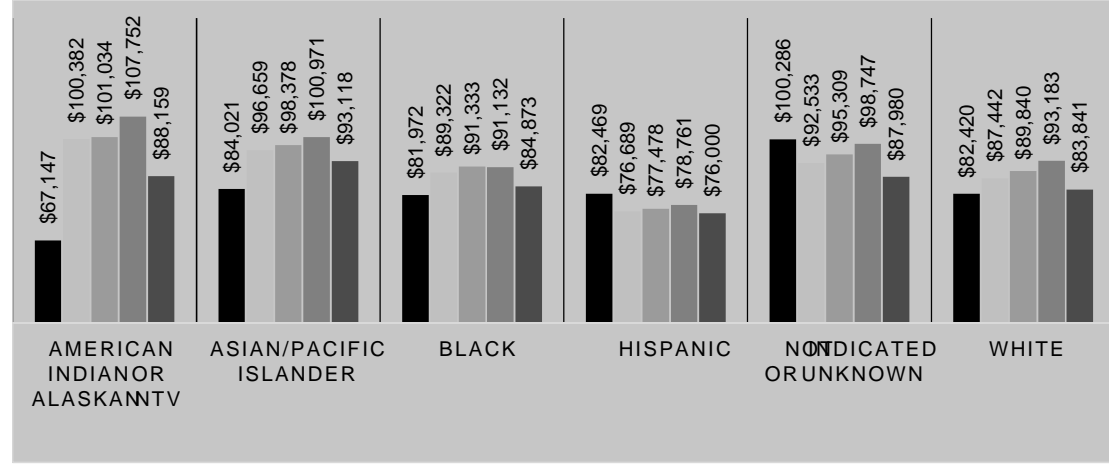

Salary Data for Wichita State University Faculty

By Faculty Rank

By College

By Gender

By Ethnicity

Gender % from Median of CUPA Comparison Groups- Salary Data for Wichita State University Faculty

By College