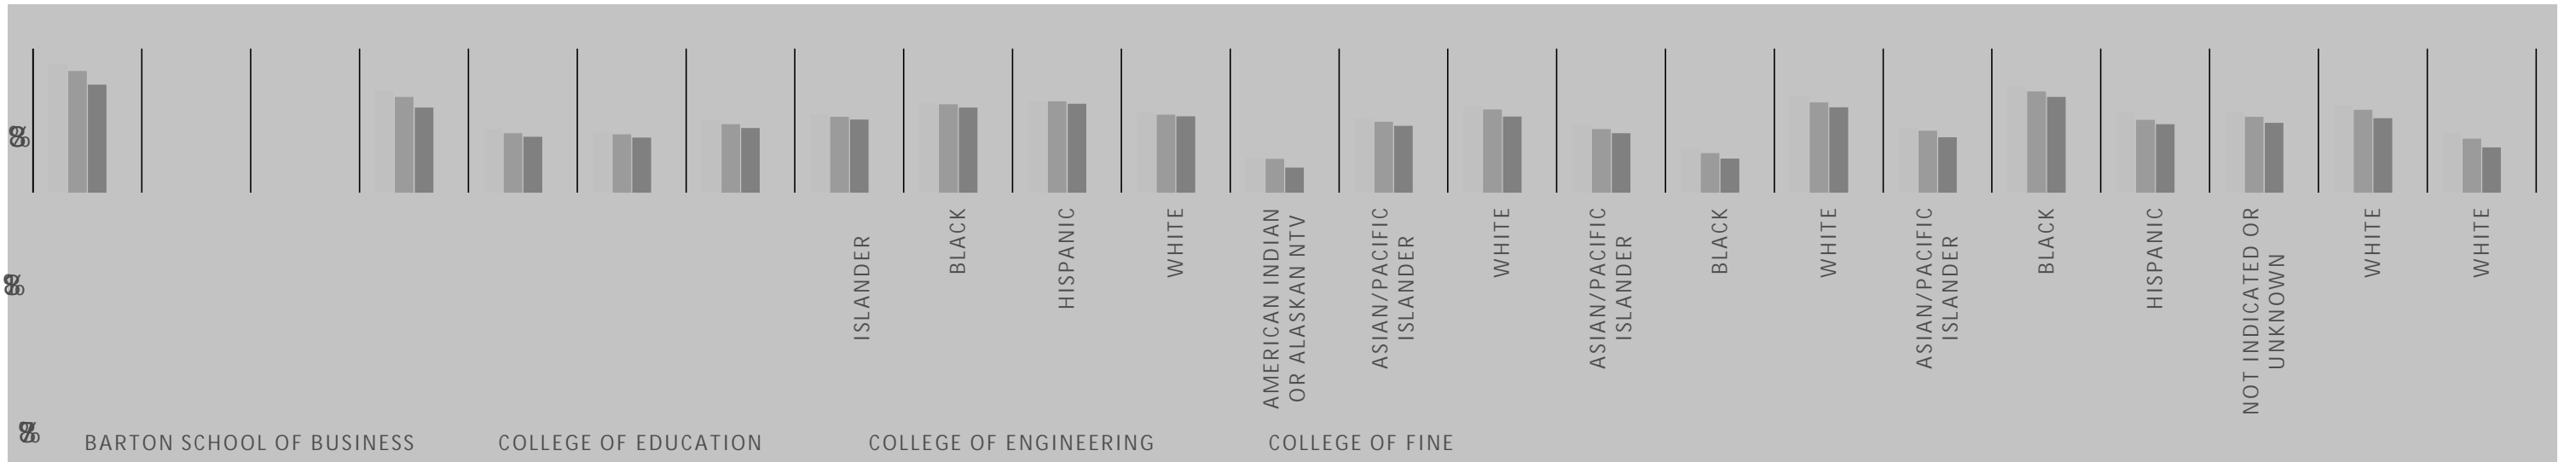

Ethnicity % from Median of CUPA Comparison Groups- Salary Data for Wichita State University Faculty

By College

By Faculty Rank