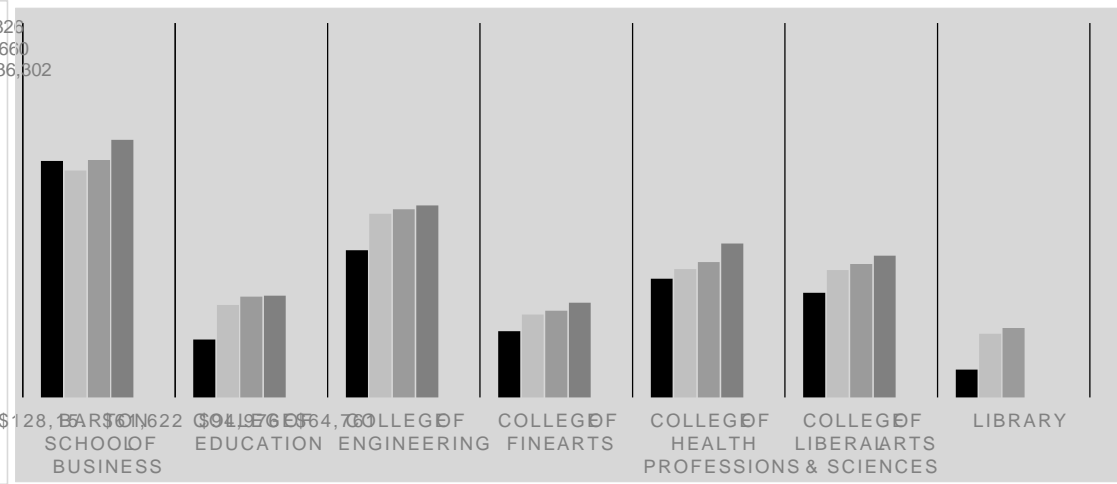

Salary Data for Wichita State University Faculty

By Faculty Rank

By College

By Gender

By Ethnicity

Gender % from Median of CUPA Comparison Groups- Salary Data for Wichita State University Faculty

By College

By Faculty Rank

Ethnicity % from Median of CUPA Comparison Groups- Salary Data for Wichita State University Faculty

By College

By Faculty Rank