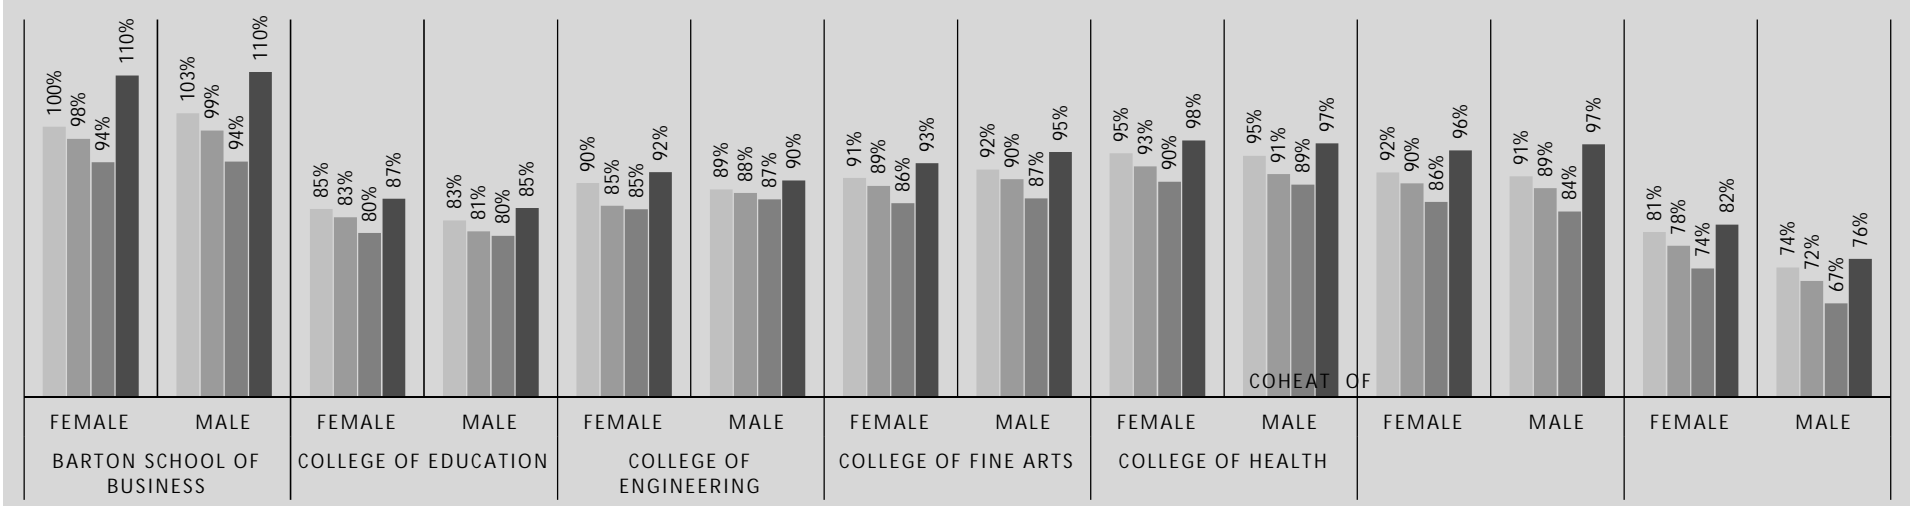

Salary Data for Wichita State University Faculty

By Faculty Rank

By College

By Gender

By Ethnicity

Gender % from Median of CUPA Comparison Groups- Salary Data for Wichita State University Faculty

By College